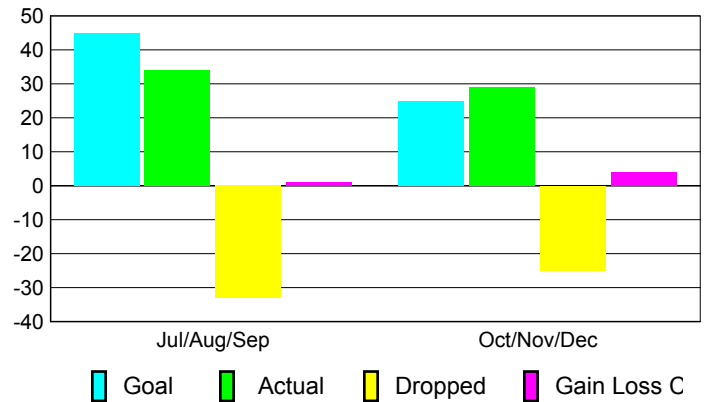

Membership Results 2010-2011

Goal, New, Dropped, Gain/Loss